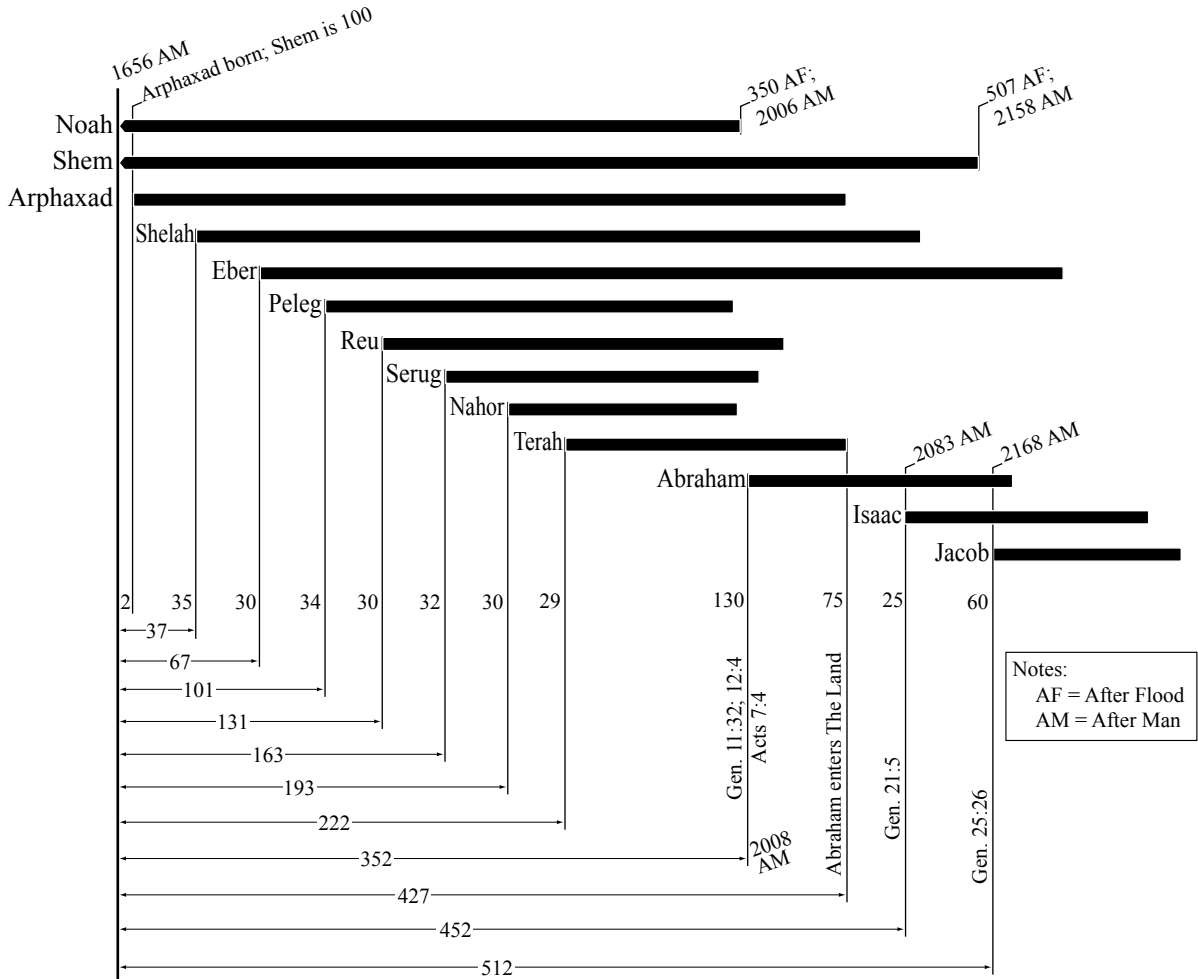

CHRONOLOGY FROM THE FLOOD TO ABRAHAM

Notes:
 AF = After Flood
 AM = After Man