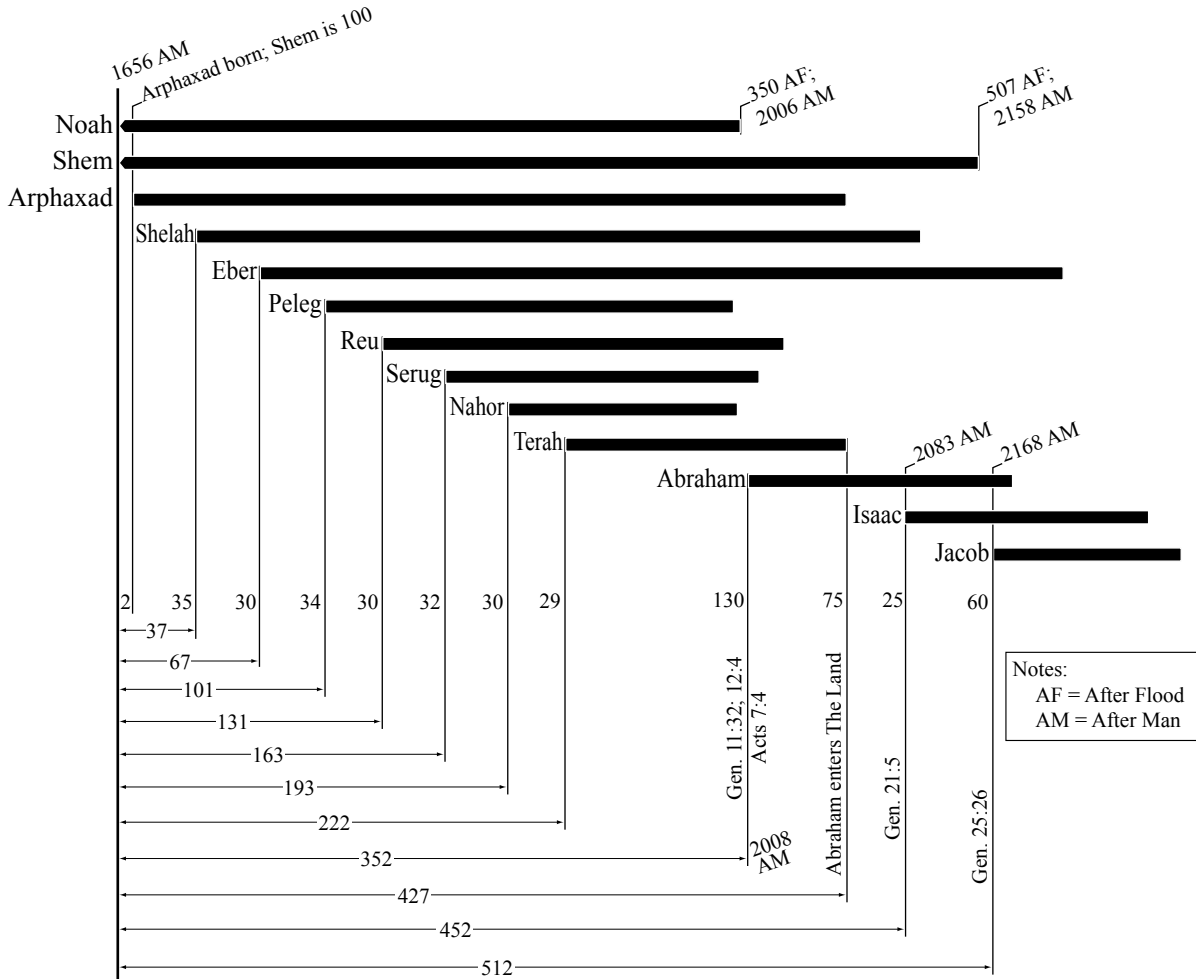

CHRONOLOGY FROM THE FLOOD TO ABRAHAM

Notes:
 AF = After Flood
 AM = After Man