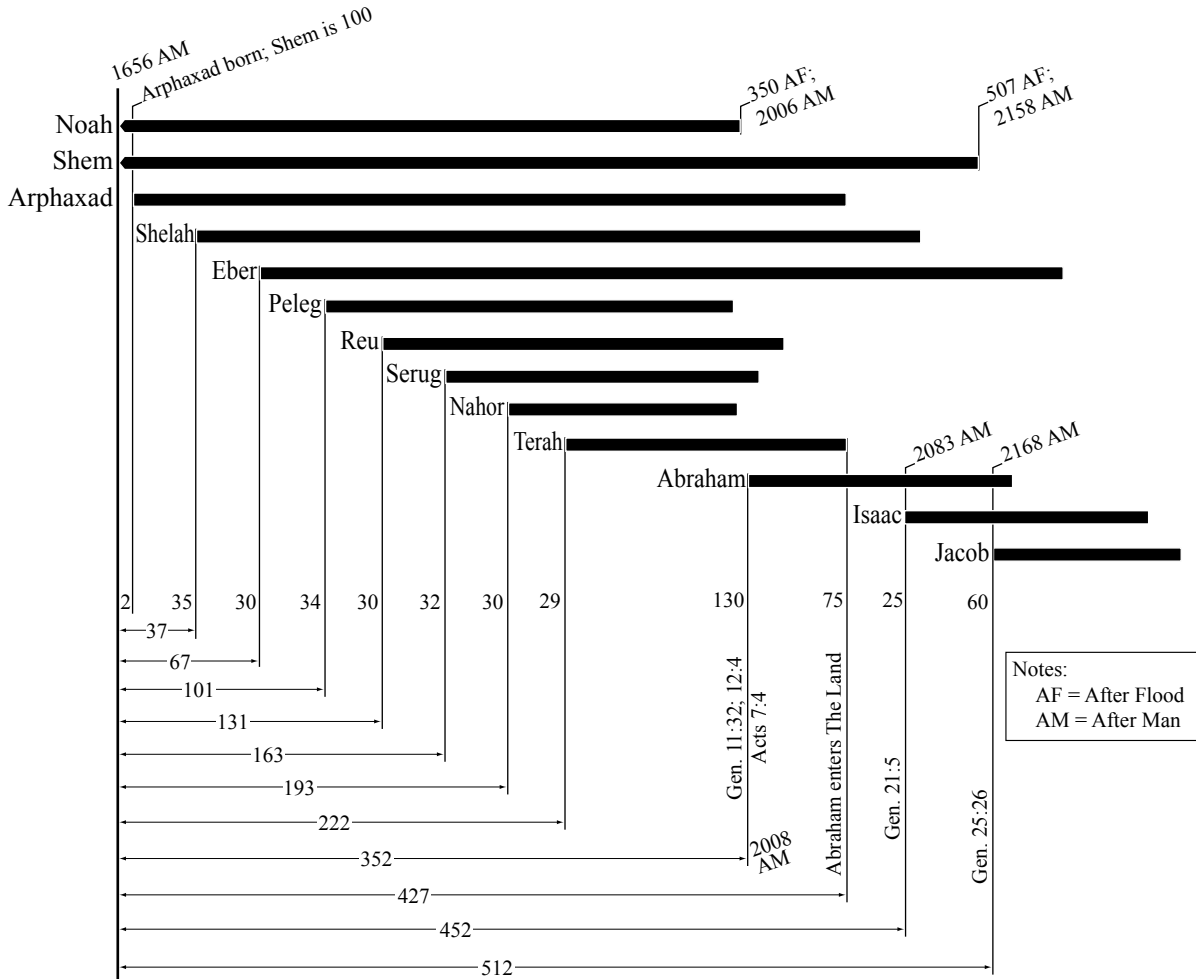

CHRONOLOGY FROM THE FLOOD TO ABRAHAM

Notes:
 AF = After Flood
 AM = After Man